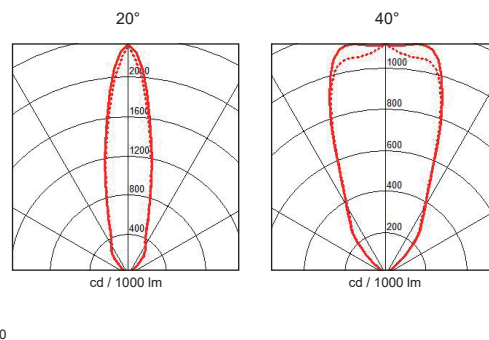

Description

EN High Power LED projector, available in several light intensities and several diffusion angles. This orientable luminaire is designed for outdoor installation in ceiling, wall or floor. Saturn HPL combines high efficiency and long life. It is ideal for illuminating a building or a garden, in private and public sectors.

Degree of protection IP65 - IK10 - Class 1 - CE
Power supply 220-240V included

Luminaire made of solid aluminum, stainless steel screws, safety extra clear glass.
Colors: 02A - Anodised Black
32 - Anodised aluminum

FR Projecteur Led haute puissance, disponible en plusieurs intensités lumineuses et en plusieurs angles de diffusion. Ce luminaire orientable est prévu pour une installation extérieure au plafond, au mur ou au sol. Saturn HPL combine une grande efficacité et une longue durée de vie, mettant ainsi l'accent sur la qualité de la lumière. Il est parfaitement adapté pour l'éclairage d'un bâtiment ou d'un jardin, dans le domaine privé et public.

Degré de protection IP65 - IK10 - Classe 1 - CE
Alimentation 220-240V incorporée

Luminaire fabriqué en aluminium massif, visserie en inox, verre de sécurité extra clair.
Couleurs: 02A - Noir anodisé
32 - Aluminium anodisé