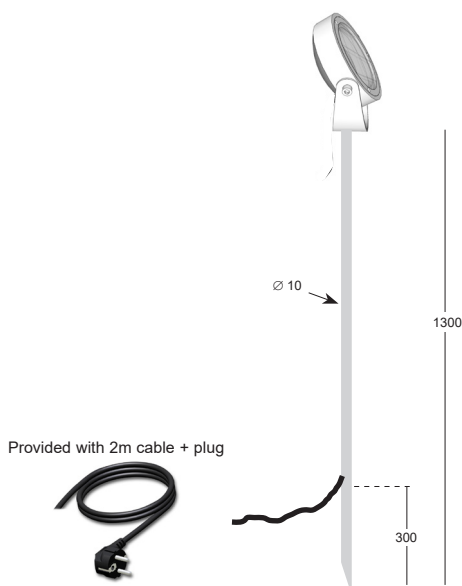

Description

EN Outdoor luminaire made of solid brass manufactured by machining proces, SALSA-S has a totally flexible stem providing a multitude of possible orientations to fit perfectly all your needs of originality. Designed to be pricked into the ground in the middle of nature in order to fit perfectly in your garden. With its low power consumption, it is an ecological fixture with minimal impact on the environment. SALSA-S is an ideal solution to create decorative environments, lighting a path or other outside installation.

Degree of protection IP65 - Class I - CE
 Luminaire made of solid brass with flexible rod in copper, safety sandblasted plexiglass.
 Provided with 2m cable + plug.

Color: 07 - Brushed brass (with flexible rod in copper)

Degré de protection IP65 - Classe I - CE
 Luminaire fabriqué en laiton massif avec tige flexible en cuivre, Plexiglass sablé de sécurité.
 Fournis avec 2m de câble + prises.

Couleur: 07 - Laiton brossé (avec tige flexible en cuivre)

Product code : Code produit : Produkt-Code :	8092.W2.07	8092.W3.07
Power : Puissance : Leistung :	6W	10W
Lamp type : Type de lampe : Leuchtentyp :	LED Warm white 3000K 500lm - 80CRI	LED Warm white 3000K 900lm - 80CRI
	2700K = on request Dim-To-Warm 1800K-3000K = on request	
Lifetime / durée de vie :	30 000hrs / 70%	30.000hrs / 70%
Voltage:	220-240V 50-60Hz	220-240V 50-60Hz
Driver type : Convertisseur : Konverter :		
Light diffusion angle ° :		
Classification :	CE - IP65 Class I	CE - IP65 Class I
Colour : Couleur : Farbe :	Brushed brass (with flexible rod in copper)	
Material : Matériaux : Material :	Solid brass (with flexible rod in copper)	
Origin : Origine : Herkunft :	Made in Belgium	
Weight :	1,90kg	2,60kg
Adjustable :	yes	
Dimmable :	yes, with trailing edge TRIAC dimmers	
Warranty : Garantie :	2 years + 3 years optional	
Glass type : Type de verre : Glastyp :	Safety sandblasted Plexiglass	