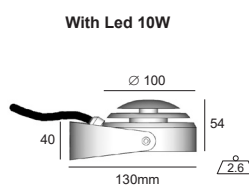

Description

EN Outdoor luminaire made of solid brass manufactured by machining proces, SALSA-S has a totally flexible stem providing a multitude of possible orientations to fit perfectly all your needs of originality. Designed to be pricked into the ground in the middle of nature in order to fit perfectly in your garden. With its low power consumption, it is an ecological fixture with minimal impact on the environment. SALSA-S is an ideal solution to create decorative environments, lighting a path or other outside installation.

Degree of protection IP65 - Class I - CE
 Luminaire made of solid brass with flexible rod in copper, safety sandblasted plexiglass.
 Provided with 2m cable + plug.

Color: 07 - Brushed brass (with flexible rod in copper)

Degré de protection IP65 - Classe I - CE
 Luminaire fabriqué en laiton massif avec tige flexible en cuivre, Plexiglass sablé de sécurité.
 Fournis avec 2m de câble + prises.

Couleur: 07 - Laiton brossé (avec tige flexible en cuivre)

Product code : Code produit : Produkt-Code :	8092.W2.07	8092.W3.07
Power : Puissance : Leistung :	6W	10W
Lamp type : Type de lampe : Leuchtentyp :	LED Warm white 3000K 500lm - 80CRI	LED Warm white 3000K 900lm - 80CRI
	2700K = on request Dim-To-Warm 1800K-3000K = on request	
Lifetime / durée de vie :	30 000hrs / 70%	30.000hrs / 70%
Voltage:	220-240V 50-60Hz	220-240V 50-60Hz
Driver type : Convertisseur : Konverter :		
Light diffusion angle ° :		
Classification :	CE - IP65 Class I	CE - IP65 Class I
Colour : Couleur : Farbe :	Brushed brass (with flexible rod in copper)	
Material : Matériaux : Material :	Solid brass (with flexible rod in copper)	
Origin : Origine : Herkunft :	Made in Belgium	
Weight :	1,90kg	2,60kg
Adjustable :	yes	
Dimmable :	yes, with trailing edge TRIAC dimmers	
Warranty : Garantie :	2 years + 3 years optional	
Glass type : Type de verre : Glastyp :	Safety sandblasted Plexiglass	