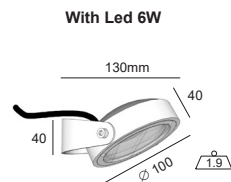

Description

EN Outdoor luminaire made of solid brass manufactured by machining proces, SALSA-S has a totally flexible stem providing a multitude of possible orientations to fit perfectly all your needs of originality. Designed to be pricked into the ground in the middle of nature in order to fit perfectly in your garden. With its low power consumption, it is an ecological fixture with minimal impact on the environment. SALSA-S is an ideal solution to create decorative environments, lighting a path or other outside installation.

Degree of protection IP65 - Class I - CE
 Luminaire made of solid brass with flexible rod in copper, safety sandblasted plexiglass.
 Provided with 2m cable + plug.

Color: 07 - Brushed brass (with flexible rod in copper)

Degré de protection IP65 - Classe I - CE
 Luminaire fabriqué en laiton massif avec tige flexible en cuivre, Plexiglass sablé de sécurité.
 Fournis avec 2m de câble + prises.

Couleur: 07 - Laiton brossé (avec tige flexible en cuivre)

Product code : Code produit : Produkt-Code :	8092.W2.07	8092.W3.07
Power : Puissance : Leistung :	6W	10W
Lamp type : Type de lampe : Leuchtentyp :	LED Warm white 3000K 500lm - 80CRI	LED Warm white 3000K 900lm - 80CRI
	2700K = on request Dim-To-Warm 1800K-3000K = on request	
Lifetime / durée de vie :	30 000hrs / 70%	30.000hrs / 70%
Voltage:	220-240V 50-60Hz	220-240V 50-60Hz
Driver type : Convertisseur : Konverter :		
Light diffusion angle ° :		
Classification :	CE - IP65 Class I	CE - IP65 Class I
Colour : Couleur : Farbe :	Brushed brass (with flexible rod in copper)	
Material : Matériaux : Material :	Solid brass (with flexible rod in copper)	
Origin : Origine : Herkunft :	Made in Belgium	
Weight :	1,90kg	2,60kg
Adjustable :	yes	
Dimmable :	yes, with trailing edge TRIAC dimmers	
Warranty : Garantie :	2 years + 3 years optional	
Glass type : Type de verre : Glastyp :	Safety sandblasted Plexiglass	