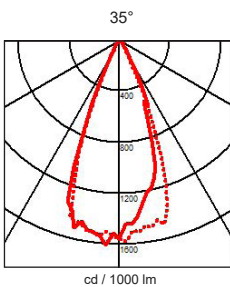

Description

EN Small LED luminaire recessed for floor, wall or ceiling. Fits discreetly and create environments effects in your home or garden. This durable product impresses with its technical quality and finish, it is manufactured by machining process and uses the latest LED technology.
Degree of protection IP67 - IK06 - Class 1 - CE - 220/240V
Luminaire made of solid anodized aluminum, stainless steel cover plate, safety extra clear glass.
Color: 04 - Brushed stainless steel

FR Petit luminaire led pour encastrément au sol, au mur ou au plafond. Se place discrètement et créera des ambiances dans votre habitation ou votre jardin. Ce produit durable séduit par sa qualité technique et sa finition, il est fabriqué par procédé d'usinage et utilise la dernière technologie led.
Degré de protection IP67 - IK06 - Classe 1 - CE - 220/240V
Luminaire fabriqué en aluminium massif anodisé, collerette en inox, verre extra clair de protection.
Couleur: 04 - Inox brossé

— C0 / C180
... C90 / C270