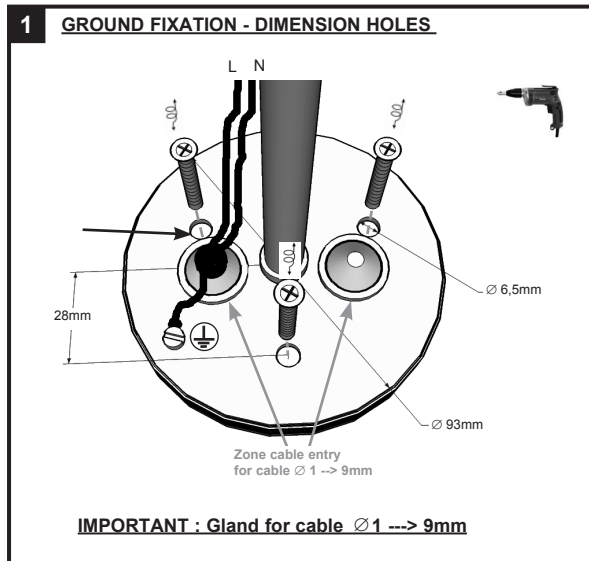

SABRI FL

last update 28/09/2015

BEL1167

Sabri FL : code 212_1_--

max. 22W TC-TSE - E27 - 230V~ - CE - IP65 - IK09 -  -  - 

Sabri FL : code 212_2_--

max. 26W FLUO - G24q-3 - 230V~ - CE - IP65 - IK09 -  -  - 

INSTALLATION INSTRUCTIONS - PART A

1. FIT THE GROUND FIXATION ON THE GROUND
2. MAKE THE ELECTRICAL CONNECTION
3. PLACE THE LUMINARY
4. SWITCH ON

Accessories for ground fixation (delivered separately)

See catalog