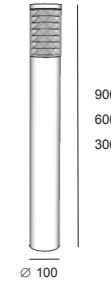

SABRI FL

last update 28/09/2015

BEL1167

Sabri FL : code 212_1_--

max. 22W TC-TSE - E27 - 230V~ - CE - IP65 - IK09 -  -  - 

Sabri FL : code 212_2_--

max. 26W FLUO - G24q-3 - 230V~ - CE - IP65 - IK09 -  -  - 

INSTALLATION INSTRUCTIONS - PART A

1. FIT THE GROUND FIXATION ON THE GROUND
2. MAKE THE ELECTRICAL CONNECTION
3. PLACE THE LUMINARY
4. SWITCH ON

Accessories for ground fixation (delivered separately)

See catalog