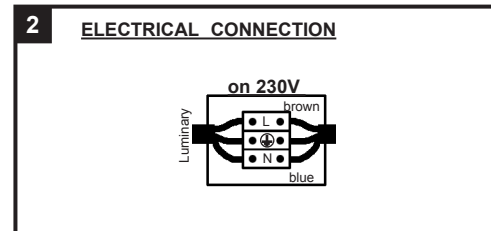

SABRI FL

last update 28/09/2015

BEL1167

Sabri FL : code 212_1_--

max. 22W TC-TSE - E27 - 230V~ - CE - IP65 - IK09 -  -  - 

Sabri FL : code 212_2_--

max. 26W FLUO - G24q-3 - 230V~ - CE - IP65 - IK09 -  -  - 

INSTALLATION INSTRUCTIONS - PART A

1. FIT THE GROUND FIXATION ON THE GROUND
2. MAKE THE ELECTRICAL CONNECTION
3. PLACE THE LUMINARY
4. SWITCH ON

Accessories for ground fixation (delivered separately)

See catalog