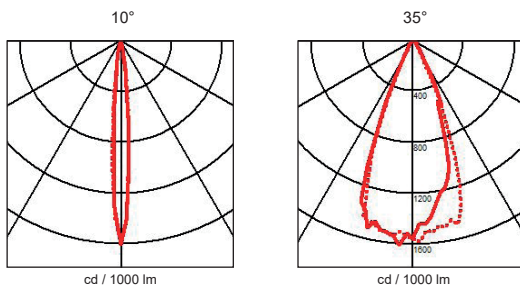

LED incorporated - Driver 350mA constant current not included

Dimensions: total height: 59mm - coverplate: 40x40mm

Recessed diameter: 32mm

Luminaire made of stainless steel, stainless steel screws, safety clear glass.

Color: 04 - Brushed stainless steel

FR Petit luminaire led en inox brossé pour encastrement au sol, au mur ou au plafond. Se place discrètement et créera des ambiances dans votre habitation ou votre jardin. Ce produit durable séduit par sa qualité technique et sa finition, il est fabriqué par procédé d'usinage et utilise la dernière technologie led.

Degré de protection IP68 - IK06 - Classe 3 - CE

LED incorporée - Driver 350mA non incorporé.

Dimensions: hauteur totale: 59mm - plaque: 40x40mm

diamètre d'encastrement: 32mm

Luminaire fabriqué en inox, visserie en inox, verre clair de protection.

Couleur: 04 - Inox brossé

NL Klein Led spotje vervaardigd uit Inox voor vloer-, wand- of plafond-inbouw. Word discreet geplaatst en breng een aangename verlichting in uw binnen of buiten projecten. Dit duurzaam product verleid door zijn technologie en zijn afwerking, dit kwaliteitsproduct is geproduceerd door eigen bewerkingsproces en maakt gebruik van de laatste Led technologie.

GR Στεγανό IP68 σε ανοξείδωτο ασάλι μικρό Led χωνευτό φωτιστικό για οροφή/εδάφο/κάτω από το νερό και καθαρό γυαλί. Παρέχεται σε διαφορετικές γωνίες διάχυσης και με 1m καλώδιο