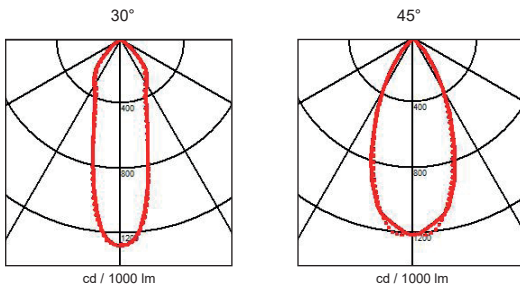

LED incorporated - Driver 350mA constant current not included

Dimensions: total height: 59mm - coverplate: 40x40mm

Recessed diameter: 32mm

Luminaire made of stainless steel, stainless steel screws, safety clear glass.

Color: 04 - Brushed stainless steel

FR Petit luminaire led en inox brossé pour encastrement au sol, au mur ou au plafond. Se place discrètement et créera des ambiances dans votre habitation ou votre jardin. Ce produit durable séduit par sa qualité technique et sa finition, il est fabriqué par procédé d'usinage et utilise la dernière technologie led.

Degré de protection IP68 - IK06 - Classe 3 - CE

LED incorporée - Driver 350mA non incorporé.

Dimensions: hauteur totale: 59mm - plaque: 40x40mm

diamètre d'encastrement: 32mm

Luminaire fabriqué en inox, visserie en inox, verre clair de protection.

Couleur: 04 - Inox brossé

NL Klein Led spotje vervaardigd uit Inox voor vloer-, wand- of plafond-inbouw. Word discreet geplaatst en breng een aangename verlichting in uw binnen of buiten projecten. Dit duurzaam product verleid door zijn technologie en zijn afwerking, dit kwaliteitsproduct is geproduceerd door eigen bewerkingsproces en maakt gebruik van de laatste Led technologie.

GR Στεγανό IP68 σε ανοξείδωτο ασάλι μικρό Led χωνευτό φωτιστικό για οροφή/εδάφο/κάτω από το νερό και καθαρό γυαλί. Παρέχεται σε διαφορετικές γωνίες διάχυσης και με 1m καλώδιο