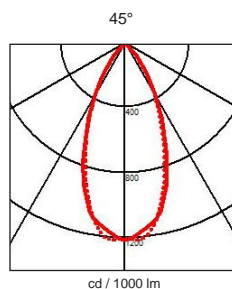

— C0 / C180

... C90 / C270

BEL Lighting 8055.____.____

The luminaire contains built-in LED lamps

A++

A+

A

B

C

D

E

A+

The LED-lamps cannot be changed in the luminaire

874/2012