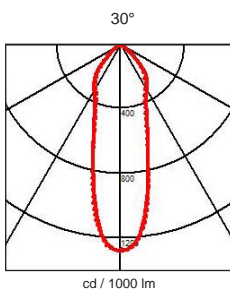

— C0 / C180

... C90 / C270

BEL Lighting 8055.____.____

The luminaire contains built-in LED lamps

A++

A+

A

B

C

D

E

A+

The LED-lamps cannot be changed in the luminaire

874/2012