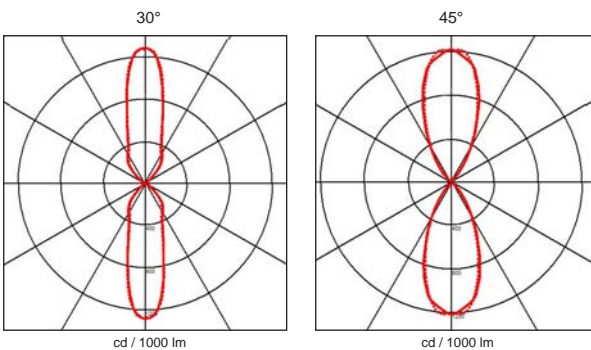

— C0 / C180

... C90 / C270

BEL Lighting 8054.____.____

The luminaire contains built-in LED lamps

A++

A+

A

B

C

D

E

A+

The LED-lamps cannot be changed in the luminaire

874/2012