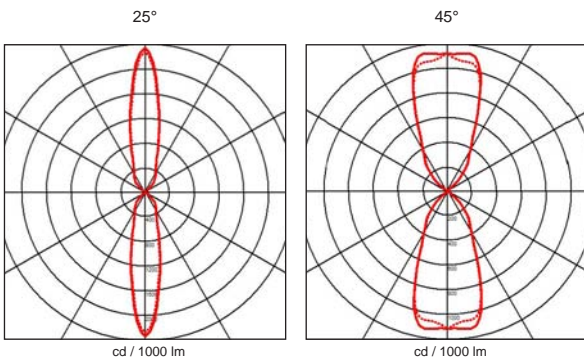

— C0 / C180

... C90 / C270

BEL Lighting 8035.____.____

The luminaire contains built-in LED lamps

A++
A+
A
B
C
D
E

A+

The LED-lamps cannot be changed in the luminaire

874/2012