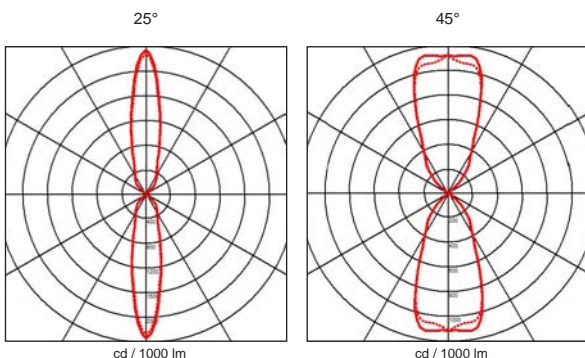

— C0 / C180

... C90 / C270

BEL Lighting 8034.____.____

The luminaire contains built-in LED lamps

A++
A+
A
B
C
D
E

A+

The LED-lamps cannot be changed in the luminaire

874/2012