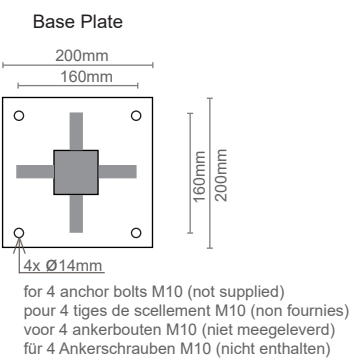

Product datasheet **TORGA L** code: 8009.5_..._...

Description

EN Directional diffusion bollard, this modern and robust pole is made of aluminum. To be placed on the ground, it is available with the latest LED technology . The quality of this luminaire and its shape give this fixture a contemporary aesthetic. It is particularly adapted for lighting guidance, guidance for walkways, access roads in the private and public area.

Degree of protection IP65 - IK07 - Class I - CE
 Dimensions: height: 2730 mm - profile 60 x 60 mm - Base: 200 x 200 mm
 Fixation with 4 anchor bolts, 4 holes diameter 14 mm, 160 mm distance between centers.
 Luminaire made of profile aluminium, stainless steel screws.
 Color: 02 - Black
 24 - Corten
 39 - Grey

Degré de protection IP65 - IK07 - Classe I - CE
 Dimensions: hauteur: 2730 mm - profilé 60 x 60 mm - Base: 200 x 200 mm
 Fixation avec 4 tiges de scellement, 4 trous de diamètre 14 mm, entraxes: 120 mm.
 Luminaire fabriqué en profilé aluminium, visserie en inox.
 Couleur: 02 - Noir
 24 - Corten
 39 - Gris