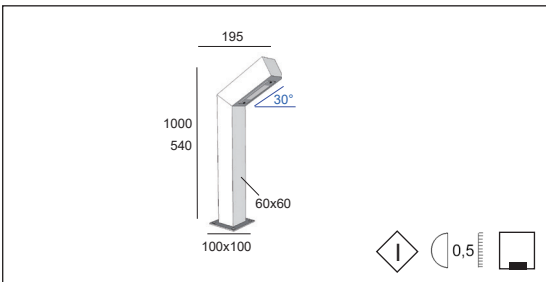

Product datasheet	TORGA FL	code: 8009.1 _ _ _ . _ _ 8009.2 _ _ _ . _ _
-------------------	-----------------	--

Description

EN TORGA FL is a modern and robust bollard, made of aluminum, which is available with LED in 2700K or 5000K and works directly on mains voltage of 220-240V. With an IP65 and IK09 degree of protection, but also with its non-glare lighting, TORGA FL is particularly suitable for orientation lighting, delineation and guidance for walkways, driveways into a private or public domain. TORGA is also available as wall lamp.

Degree of protection IP65 - IK09 - Class 1 - CE

Dimensions: profile 60x60mm, height: 540mm or 1000mm, base: 100x100mm.

Luminaire made of profile aluminum, stainless steel screws, safety clear plexiglass.

Degré de protection IP65 - IK09 - Classe 1 - CE

Dimensions: profilé 60x60mm, hauteur: 540mm ou 1000mm, base: 100x100mm.

Luminaire fabriqué en profilé aluminium, visserie en inox, plexiglass clair de sécurité.