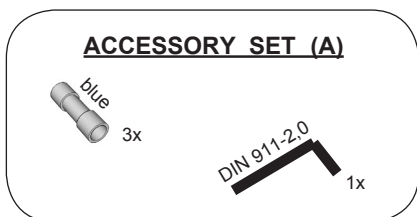

Prince FL

last update 28/09/2015

BEL1084

Power Led
8W - 230V AC
 Power led incorporated

BEL LIGHTING sprl
 Avenue Ernest Solvay 42
 B-1480 Saintes (Tubize)
 Belgium
 Phone: +32(0)2 3552428
 Fax: +32(0)2 3550396
 e-mail: info@bel-lighting.com
 www.bel-lighting.com

Prince FL : code 8004.____.04 2x4W - 230V~ - CE - IP65 - - -

INSTALLATION INSTRUCTIONS - PART A

1. FIT THE FLOOR FIXATION ON THE WALL
2. MAKE THE ELECTRICAL CONNECTION
3. PLACE THE LUMINARY
4. SWITCH ON