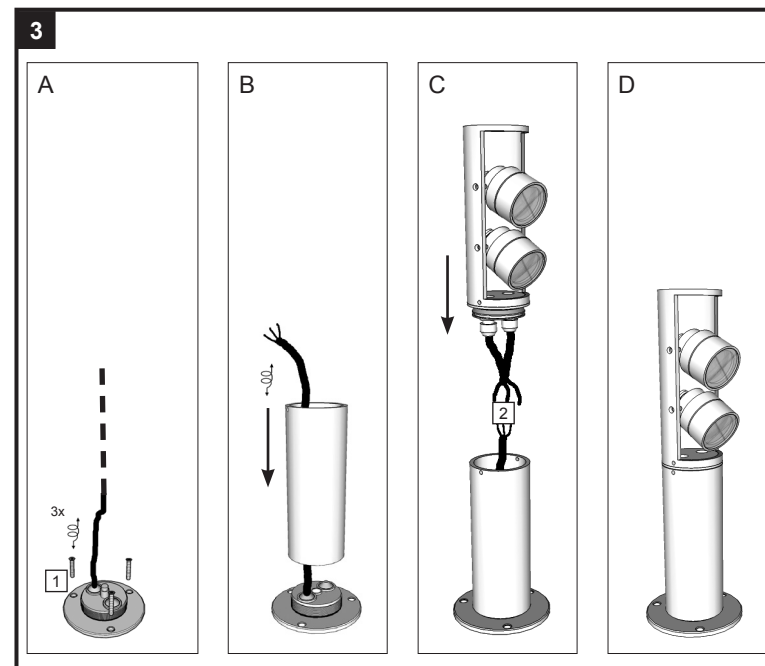

Prince FL

last update 28/09/2015

BEL1084

Power Led
8W - 230V AC
 Power led incorporated

BEL LIGHTING sprl
 Avenue Ernest Solvay 42
 B-1480 Saintes (Tubize)
 Belgium
 Phone: +32(0)2 3552428
 Fax: +32(0)2 3550396
 e-mail: info@bel-lighting.com
 www.bel-lighting.com

Prince FL : code 8004.____.04 2x4W - 230V~ - CE - IP65 - - -

INSTALLATION INSTRUCTIONS - PART A

1. FIT THE FLOOR FIXATION ON THE WALL
2. MAKE THE ELECTRICAL CONNECTION
3. PLACE THE LUMINARY
4. SWITCH ON