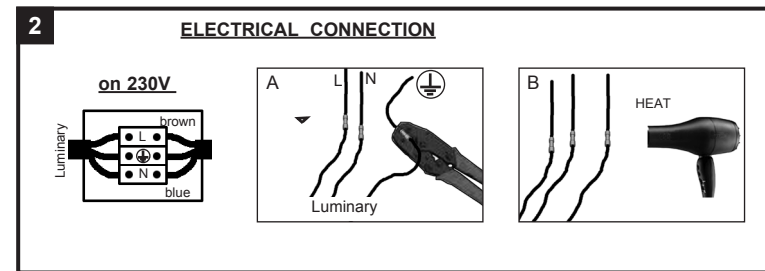

Prince FL

last update 28/09/2015

BEL1084

Power Led
8W - 230V AC
 Power led incorporated

BEL LIGHTING sprl
 Avenue Ernest Solvay 42
 B-1480 Saintes (Tubize)
 Belgium
 Phone: +32(0)2 3552428
 Fax: +32(0)2 3550396
 e-mail: info@bel-lighting.com
 www.bel-lighting.com

Prince FL : code 8004.____.04 2x4W - 230V~ - CE - IP65 - - -

INSTALLATION INSTRUCTIONS - PART A

1. FIT THE FLOOR FIXATION ON THE WALL
2. MAKE THE ELECTRICAL CONNECTION
3. PLACE THE LUMINARY
4. SWITCH ON