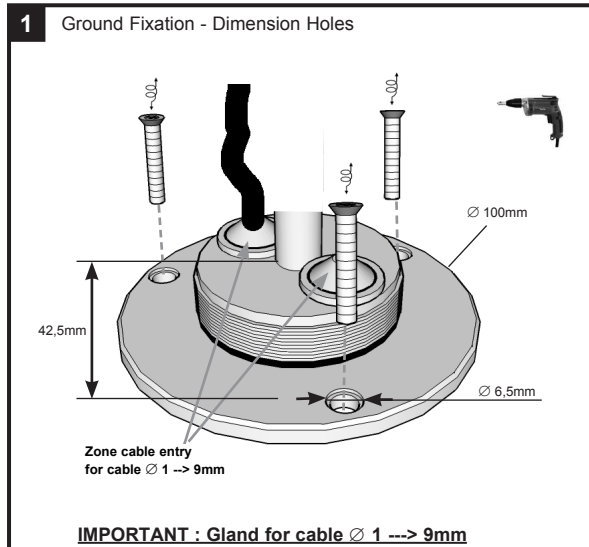

Prince FL : code 8004.____.04 2x4W - 230V~ - CE - IP65 - - -

INSTALLATION INSTRUCTIONS - PART A

1. FIT THE FLOOR FIXATION ON THE WALL
2. MAKE THE ELECTRICAL CONNECTION
3. PLACE THE LUMINARY
4. SWITCH ON