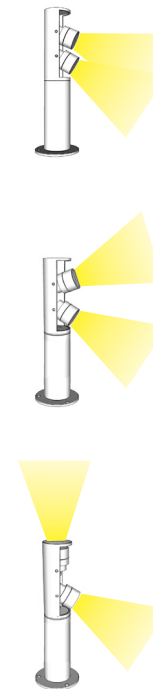

Prince FL

last update 28/09/2015

BEL1084

Power Led
8W - 230V AC
 Power led incorporated

BEL LIGHTING sprl
 Avenue Ernest Solvay 42
 B-1480 Saintes (Tubize)
 Belgium
 Phone: +32(0)2 3552428
 Fax: +32(0)2 3550396
 e-mail: info@bel-lighting.com
 www.bel-lighting.com

Prince FL : code 8004.____.04 2x4W - 230V~ - CE - IP65 - - -

INSTALLATION INSTRUCTIONS - PART A

1. FIT THE FLOOR FIXATION ON THE WALL
2. MAKE THE ELECTRICAL CONNECTION
3. PLACE THE LUMINARY
4. SWITCH ON