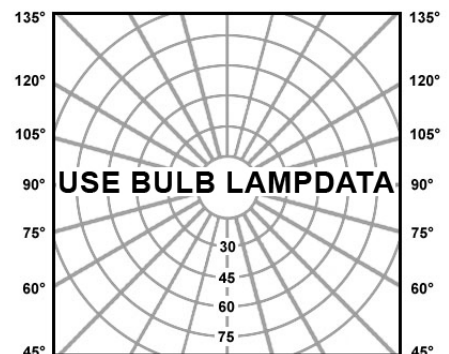

Description

EN BOLAS, a must for your home decoration ! It's a high quality and compact fixture, recessed in the ground. It has a timeless design and works directly on power 220-240V. With its elegant finish 316L stainless steel or brushed copper, it perfectly illuminate your floors creating a great atmosphere in your home, your terrace or garden. The body is made of anodized solid aluminum and is manufactured by machining process. It is equipped with a socket for GU10 LED or halogen lamp. With an IP67 and IK09 degree of protection, BOLAS is perfectly suited for use in the private or public domain.
Degree of protection IP67 - IK09 - max. 1000kg - Class 1 - CE
Dimensions: total height: 140 mm or 115 mm - recessed diameter: 78 mm
Coverplate: a large selection of coverplates is available (also customizable)
With 1m cable H05RN-F 3 x 1mm²
Luminaire made of anodized profile aluminum, coverplates (4mm thickness) made of stainless steel 316L or copper, stainless steel screws, safety clear glass (10mm thickness).