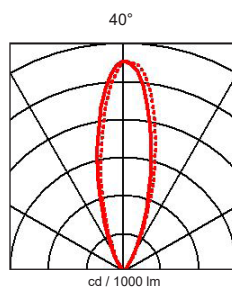

BEL Lighting

The luminaire contains built-in LED lamps

A++
A+
A
B
C
D
E

A

The LED-lamps cannot be changed in the luminaire

874/2012