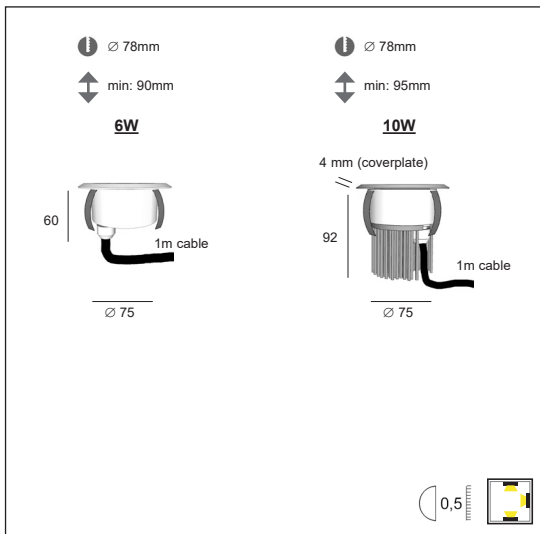

BEL Lighting

The luminaire contains built-in LED lamps

A++
A+
A
B
C
D
E

A

The LED-lamps cannot be changed in the luminaire

874/2012