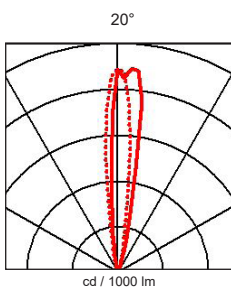

BEL Lighting

The luminaire contains built-in LED lamps

A++
A+
A
B
C
D
E

A

The LED-lamps cannot be changed in the luminaire

874/2012