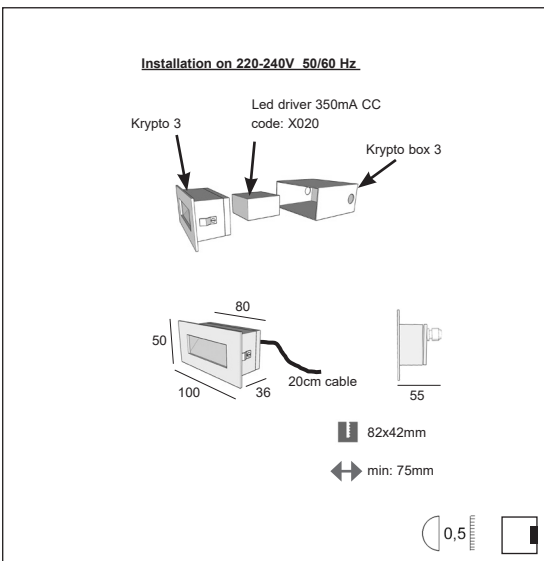

Description

EN A pure line that makes the Krypto application, the ideal light source for good ambiance or orientable lighting in all areas of the house, its design will also be appreciated for the interior lighting of public places.

Degree of protection IP65 - Class 1 (230V) or Class 3 (350mA)

Luminaire made of solid anodized aluminum, stainless steel screws, safety clear plexiglass.

Color: 02A - Anodized black
32 - Anodized aluminum

FR Une ligne épurée qui fait de l'applique Krypto la source de lumière idéale pour un éclairage d'ambiance ou d'orientation dans tous les espaces de la maison, son design sera également apprécié pour l'éclairage intérieur de lieux publics.

Degré de protection IP65 - Classe 1 (230V) ou Classe 3 (350mA)

Luminaire fabriqué en aluminium anodisé massif, visserie en inox, plexiglass de sécurité.

Couleur: 02A : Noir anodisé
32 - Aluminium anodisé

BEL Lighting 230V

The luminaire contains built-in LED lamps

The LED-lamps cannot be changed in the luminaire

874/2012

BEL Lighting 350mA

The luminaire contains built-in LED lamps

The LED-lamps cannot be changed in the luminaire

874/2012