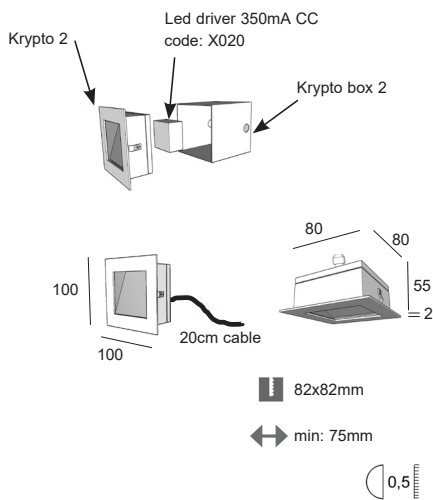

Installation on 220-240V 50/60 Hz