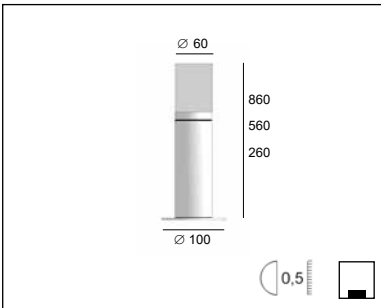

Product datasheet

**CUBIX FL**

code : 777.\_.\_.04

**Description**

**EN** Symmetric diffusion bollard, this modern and robust luminaire is produced in stainless steel. Luminaire to be installed on the ground, available in different sizes. This quality luminaire is manufactured by machining process, installed by itself or in groups, this is an attractive solution for many outdoor lighting applications. Available in different finishes, wall and bollards.

Degree of protection IP65 - Class 1 - CE

Luminaire made of stainless steel, stainless steel screws, safety sandblasted glass

Fixation with 3 screws, 3 holes 6,5mm diameter.

With 2 cable-glands for cable max. 10mm diameter.

Degré de protection IP65 - Classe 1 - CE

Luminaire fabriqué en inox, visserie en inox, verre sablé de sécurité

Fixation avec 3 vis, 3 trous de 6,5mm de diamètre.

Avec 2 presse-étoupes pour câble de max. 10mm de diamètre.

Product code : Code produit : Produkt-Code :	<b>777.26.04</b> (height: 260mm) <b>777.56.04</b> (height: 560mm) <b>777.86.04</b> (height: 860mm)
Power : Puissance : Leistung :	max. 20W
Lamp type : Type de lampe : Leuchtentyp :	LED (max. diameter 52mm / height 125mm)
Socket:	E27
Driver type : Convertisseur : Konverter :	
Voltage:	220-240V / 50-60Hz
Classification :	CE - IP65 Class I
Colour : Couleur : Farbe :	Brushed stainless steel
Material : Matériaux : Material :	Stainless steel
Weight:	260 mm  1.1 560 mm  1.8 860 mm  3.3
Origin : Origine : Herkunft :	Made in Belgium
Dimmable :	yes
Adjustable :	no
Warranty : Garantie :	2 years + 3 years optional
Glass type : Type de verre : Glastyp :	Safety sandblasted glass