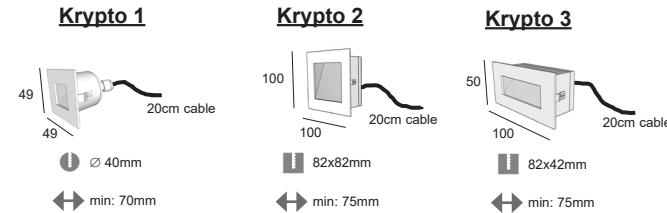

Krypto 1 :	code 1187._11.___	1,2W - 350mA - CE - IP65 - Class 3 - IK06
	code 1187.W30.___	3W - 220/240V - Class 1 - IK06
Krypto 2 :	code 1188._21.___	3,2W - 350mA - CE - IP65 - Class 3 - IK06
	code 1188.W30.___	3W - 220/240V - Class 1 - IK06
Krypto 3 :	code 1189._21.___	3,2W - 350mA - CE - IP65 - Class 3 - IK06
	code 1189.W30.___	3W - 220/240V - Class 1 - IK06

2 & 3 Krypto 1
PVC House Box POP3 (delivered separately) ref: X053

Krypto 2 & 3
Fit the aluminum house box in the wall

4 ELECTRICAL CONNECTION
junction box IP68 (delivered separately)

Installation : Led Power Supply
only use a Power supply delivery from BEL LIGHTING