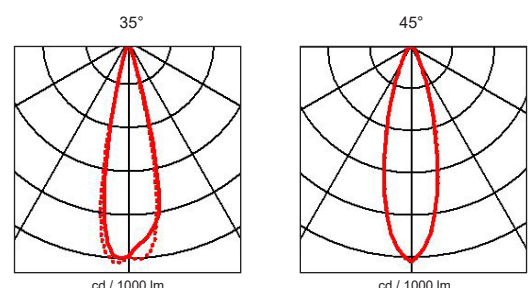

Product datasheet

ZAXOR MINI

code : 2257__C__._._

code : 2258__C__._._

Description

EN In-ground luminary to be place indoor or outdoor, it uses the latest LED technology. This fixture is resistant to high pressures, up to 1000kg. Extremely robust construction, this quality luminary is manufactured by machining process.
Degree of protection IP67 - IK09 - max. 1000kg - Class 1 or Class 3 - CE
Dimensions: total height: 74 mm or 101 mm - Recessed diameter: 65 mm
Coverplate: a large selection of coverplates is available (also customizable)
With 1m cable H05RN-F
Luminaire made of anodized solid aluminum, coverplates (4mm thickness) made of stainless steel 316L or brass, stainless steel screws, safety clear or sandblasted glass (10mm thickness).

FR Projecteur à encastrer dans le sol à l'intérieur et à l'extérieur, il utilise la dernière technologie Led. Ce luminaire résiste à des pressions élevées, jusqu'à 1000kg. Construction extrêmement robuste, ce produit de qualité est fabriqué par procédé d'usinage.
Degré de protection IP67 - IK09 - max. 1000kg - Classe 1 ou Classe 3 - CE
Dimensions: hauteur totale: 74 mm ou 101 mm - Diamètre d'encastrement: 65 mm
Plaque: un vaste choix de plaques est disponible (aussi personnalisable)
Avec 1m de câble H05RN-F
Luminaire fabriqué en massif aluminium anodisé, plaques (4mm d'épaisseur) en inox 316L ou en laiton, visserie en inox, verre de sécurité clair ou sablé (10mm d'épaisseur).