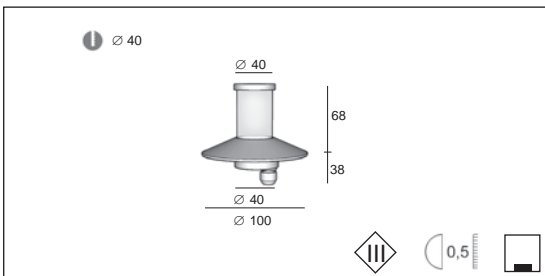

— C0 / C180
... C90 / C270

BEL Lighting 1159_11.04

The luminaire contains built-in LED lamps

A++
A+
A
B
C
D
E

A+

The LED-lamps cannot be changed in the luminaire

874/2012