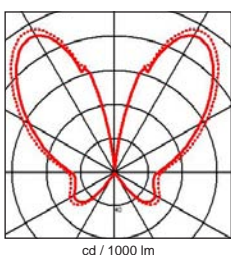

— C0 / C180
... C90 / C270

BEL Lighting 1159_11.04

The luminaire contains built-in LED lamps

A++
A+
A
B
C
D
E

A+

The LED-lamps cannot be changed in the luminaire

874/2012