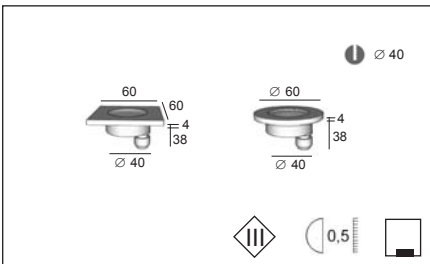

Product datasheet

GENESIS 110°

code Genesis R : 1152.____.____

code Genesis K : 1153.____.____

Description

EN Small recessed floor LED in brushed stainless steel or brushed brass. Fits discreetly into your floor and creates a good atmosphere in your home or garden. This durable product impresses with its technical quality and finish. It is manufactured by machining process and uses the latest LED technology.

Degree of protection IP66 - Class 3 - CE

Driver 230V/350mA constant current not incorporated

Dimensions:

Genesis R: diameter 60mm - height: 42mm - recessed diameter: 40mm

Genesis K: 60x60mm - height: 42mm - recessed diameter: 40mm

Degré de protection IP66 - Classe 3 - CE

Driver 230V/350mA courant constant non incorporé

Dimensions:

Genesis R: diamètre 60mm - hauteur: 42mm - diamètre d'encastrement: 40mm

Genesis K: 60x60mm - hauteur: 42mm - diamètre d'encastrement: 40mm

code Genesis K : 1153. _ . _ . _ .

Product code : Code produit : Produkt-Code :	1152. 11. _ . _ .	1153. 11. _ . _ .
Power : Puissance : Leistung :	1,2W	1,2W
*LED colour : couleur : Farbe :	W11 White 2700K° 90lm - 80CRI D11 White 5000K° 125lm - 70CRI	W11 White 2700K° 90lm - 80CRI D11 White 5000K° 125lm - 70CRI
Driver type : Convertisseur : Konverter :	350mA Constant current (not included)	350mA Constant current (not included)
Light diffusion angle ° :	110°	110°
Voltage :		
Classification :	CE - IP66 Class III	CE - IP66 Class III
Colour : Couleur : Farbe :	04 Brushed stainless steel 07 Brushed brass	
Lamp type : Type de lampe : Leuchtentyp :	LED incorporated	
Lifetime / durée de vie :	50 000hrs / 70%	
Material : Matériaux : Material :	Solid stainless steel or brass	
Origin : Origine : Herkunft :	Made in Belgium	
Weight:	0,15 kg	
Dimmable :	Standard On/Off Dimmable Options available on request (1-10V system / DALI / or other system)	
Adjustable :	no	
Warranty : Garantie :	2 years + 3 years optional	
Glass type : Type de verre : Glasytp :	Safety sandblasted glass	