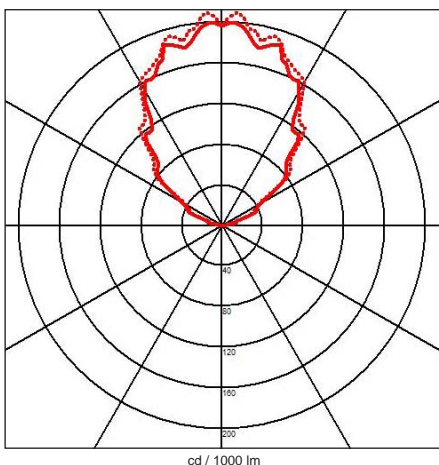

Degree of protection IP40 - Class 1 - CE

voltage: 230V

Dimensions: 100x100x104mm

Recessed: 70x70x40mm

Luminaire made of solid aluminum, stainless steel screws, White sandblasted glass.

Color: 00 - Brushed natural aluminum

Degré de protection IP40 - Classe 1 - CE

voltage: 230V

Dimensions: 100x100x104mm

Encastrement: 70x70x40mm

Luminaire fabriqué en aluminium, visserie en inox, verre sablé blanc.

Couleur: 00 - Aluminium naturel brossé