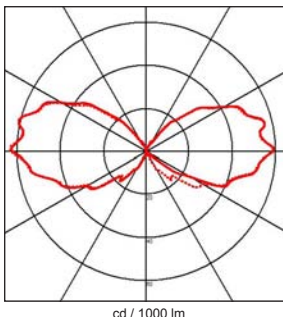

— C0 / C180
... C90 / C270

BEL Lighting 970.E2.04

The luminaire is compatible with bulbs of the energy classes:

A++
A+
A
B
C
D
E

874/2012