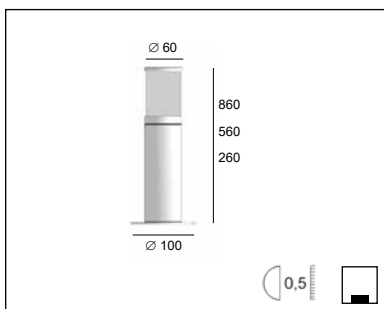

Product datasheet

MANIX FL

code : 935.__.04

Description

EN Symmetric diffusion bollard, this modern and robust luminaire is produced in stainless steel. Luminaire to be installed on the ground, available in different sizes. This quality luminaire is manufactured by machining process, installed by itself or in groups, this is an attractive solution for many outdoor lighting applications. Available in different finishes, wall and bollards.

Degree of protection IP65 - Class 1 - CE

Luminaire made of stainless steel, stainless steel screws, safety sandblasted glass.

Fixation with 3 screws, 3 holes 6,5mm diameter.

With 2 cable-glands for cable max. 10mm diameter.

Degré de protection IP65 - Classe 1 - CE

Luminaire fabriqué en inox, visserie en inox, verre sablé de sécurité.

Fixation avec 3 vis, 3 trous de 6,5mm de diamètre.

Avec 2 presse-étoupes pour câble de max. 10mm de diamètre.