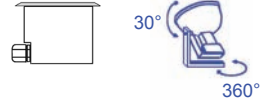

Product datasheet

ZAXOR GZ0

code : 2211A_._._

code : 2211B_._._

Product code : Code produit : Produkt-Code :	2211A1_._._ 2211A2_._._	2211B1_._._ 2211B2_._._
Power : Puissance : Leistung :	max. 50W	max. 50W
Lamp type : Type de lampe : Leuchtentyp :	QPAR16 	QPAR16
Soquet :	GU10	GU10
Driver type : Convertisseur : Konverter :		
Voltage :	230V	230V
Light diffusion angle ° :		
Classification :	CE - IP67 - IK09 Class I	CE - IP67 - IK09 Class I
Colour : Couleur : Farbe :	1.16 Stainless steel 316L - Round - 4 holes 3.16 Stainless steel 316L - Round - 4 holes A.16 Stainless steel 316L - Round - 8 holes 4.16 Stainless steel 316L - Square - 4 holes 6.16 Stainless steel 316L - Square - 4 holes B.16 Stainless steel 316L - Square - 8 holes 1.07 Brass - Round - 4 holes 3.07 Brass - Round - 4 holes A.07 Brass - Round - 8 holes 4.07 Brass - Square - 4 holes 6.07 Brass - Square - 4 holes B.07 Brass - Square - 8 holes Ø 100mm code : 1_._._ Ø 125mm code : 3_._._ Ø 150mm code : A_._._ 100 x 100mm code : 4_._._ 125 x 125mm code : 6_._._ 125 x 125mm code : B_._._	
Material : Matériaux : Material :	Body made of solid aluminum Coverplate made of stainless steel 316L or brass	
Origin : Origine : Herkunft :	Made in Belgium	
Weight:	1,50kg	
Dimmable :	yes	
Adjustable :	yes	
Warranty : Garantie :	2 years + 3 years optional	
Glass type : Type de verre : Glastyp :	2201A1_._._ : Safety clear glass 2201A2_._._ : Safety sandblasted glass	2201B1_._._ : Safety clear glass 2201B2_._._ : Safety sandblasted glass