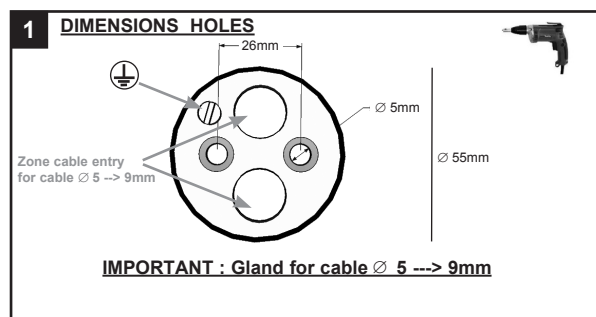

## INSTALLATION INSTRUCTIONS - PART A

1. FIT THE WALL FIXATION ON THE WALL
2. MAKE THE ELECTRICAL CONNECTION
3. PLACE THE LUMINARY SWITCH ON
- 4.