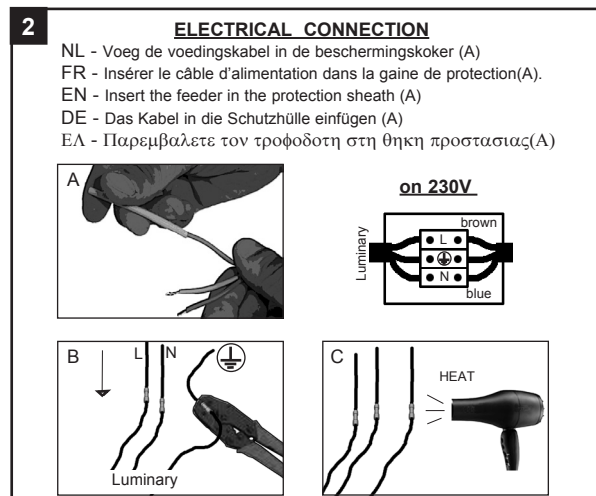

# TEX GZ

last update 03/09/2015

BEL1032

Tex GZ: code 741\_ . GU . 04 max.50W QPAR16/GU10 - 230V~ - CE - IP65 -  -  - 

BEL LIGHTING sprl  
Avenue Ernest Solvay 42  
B-1480 Saintes (Tubize)  
Belgium  
Phone: +32(0)2 3552428  
Fax: +32(0)2 3550396  
e-mail: info@bel-lighting.com  
www.bel-lighting.com

## INSTALLATION INSTRUCTIONS - PART A

1. FIT THE WALL FIXATION ON THE WALL
2. MAKE THE ELECTRICAL CONNECTION
3. PLACE THE LUMINARY SWITCH ON
- 4.