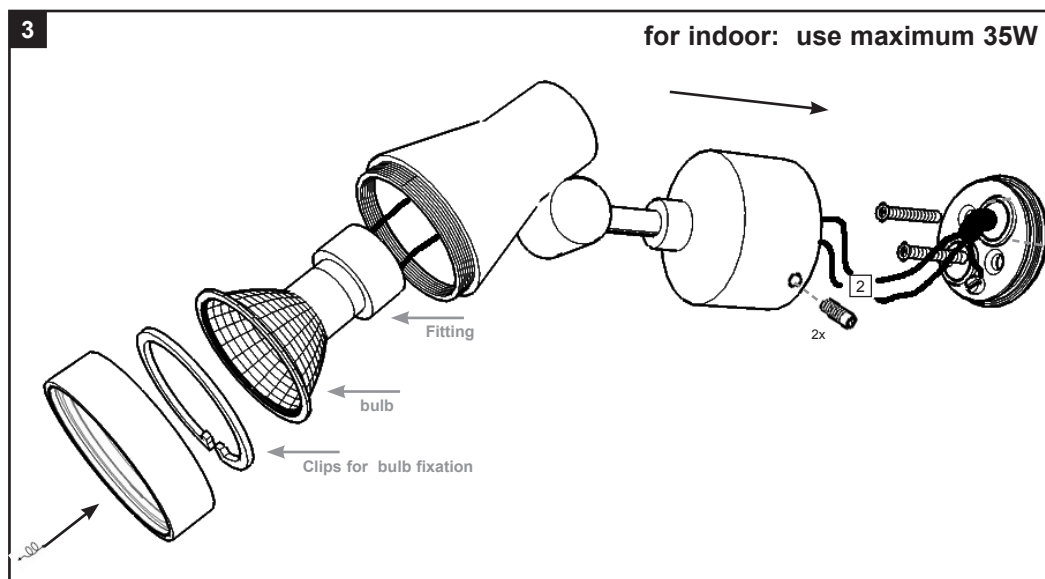

## INSTALLATION INSTRUCTIONS - PART A

1. FIT THE WALL FIXATION ON THE WALL
2. MAKE THE ELECTRICAL CONNECTION
3. PLACE THE LUMINARY SWITCH ON
- 4.