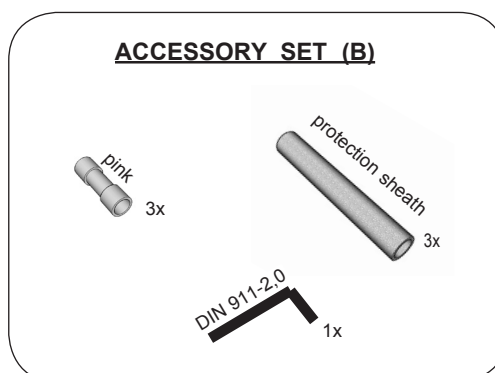

# TEX GZ

last update 03/09/2015

BEL1032

Tex GZ: code 741\_ . GU . 04 max.50W QPAR16/GU10 - 230V~ - CE - IP65 -  -  - 

BEL LIGHTING sprl  
Avenue Ernest Solvay 42  
B-1480 Saintes (Tubize)  
Belgium  
Phone: +32(0)2 3552428  
Fax: +32(0)2 3550396  
e-mail: info@bel-lighting.com  
www.bel-lighting.com

## INSTALLATION INSTRUCTIONS - PART A

1. FIT THE WALL FIXATION ON THE WALL
2. MAKE THE ELECTRICAL CONNECTION
3. PLACE THE LUMINARY SWITCH ON
- 4.