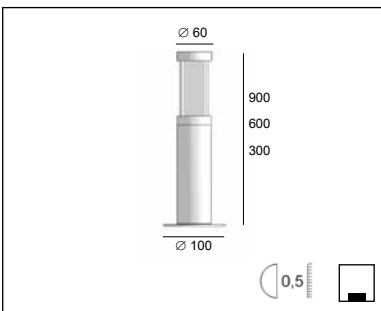

Product datasheet

ATREX FL

code : 771.__.04

Description

EN Symmetric diffusion bollard, this modern and robust luminary is produced in stainless steel. Luminaire to be installed on the ground, available in different sizes. This quality luminaire is manufactured by machining process, installed by itself or in groups, this is an attractive solution for many outdoor lighting applications. Available in different finishes, wall and bollards.

Degree of protection IP65 - Class 1 - CE

Luminaire made of stainless steel, stainless steel screws, safety sandblasted plexiglass.

Fixation with 3 screws, 3 holes 6,5mm diameter.

With 2 cable-glands for cable max. 10mm diameter.

Degré de protection IP65 - Classe 1 - CE

Luminaire fabriqué en inox, visserie en inox, plexiglas sablé de sécurité.

Fixation avec 3 vis, 3 trous de 6,5mm de diamètre.

Avec 2 presse-étoupes pour câble de max. 10mm de diamètre.

| | |
|--|--|
| Product code : Code produit : Produkt-Code : | 771.30.04 (height: 300mm) 771.60.04 (height: 600mm) 771.90.04 (height: 900mm) |
| Power : Puissance : Leistung : | max. 20W |
| Lamp type : Type de lampe : Leuchtentyp : | LED (max. diameter 37mm / height 160mm) |
| Socket: | E27 |
| Driver type : Convertisseur : Konverter : | |
| Voltage: | 220-240V / 50-60Hz |
| Classification : | CE - IP65 Class I |
| Colour : Couleur : Farbe : | Brushed stainless steel |
| Material : Matériaux : Material : | Stainless steel |
| Weight: | 300 mm  1,8 600 mm  3,4 900 mm  5,2 |
| Origin : Origine : Herkunft : | Made in Belgium |
| Dimmable : | yes |
| Adjustable : | no |
| Warranty : Garantie : | 2 years + 3 years optional |
| Glass type : Type de verre : Glastyp : | Safety sandblasted plexiglass |