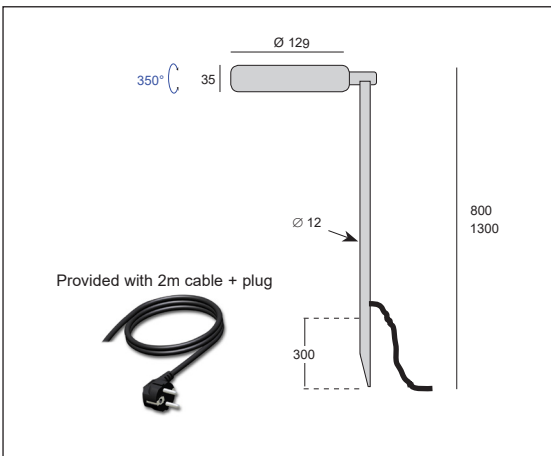

Description

EN Orientable led luminary with spike for ground fixing.
This quality lamp is manufactured by machining process and is available in different light outputs. NOCTURN allows a discreet lighting of your paths, driveways, ... or fits discreetly among your plantings to create a light atmosphere in your garden.
Degree of protection IP65 - IK09 - Class 1 - CE - 220/240V
Luminaire made of solid anodized aluminum, safety sandblasted plexiglass.
Color: 02A - Anodized black
32 - Anodized aluminum

FR Luminaire Led orientable avec pointe pour fixation dans la terre sol. Ce luminaire de qualité est fabriqué par procédé d'usinage et est disponible en différentes puissances lumineuses. NOCTURN permet l'éclairage discret de vos chemins, vos allées, ... ou se place discrètement parmi vos plantations pour créer une ambiance lumineuse dans votre jardin.
Degré de protection IP65 - IK09 - Classe 1 - CE - 220/240V
Luminaire fabriqué en aluminium massif anodisé, plexiglass sablé de sécurité.
Couleur: 02A - Anodized black
32 - Aluminium anodisé